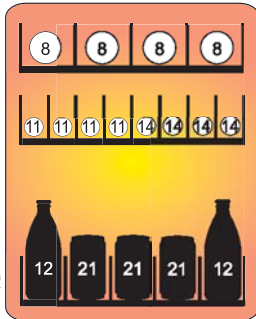

VISTA

VC520

The gold standard in compact vending.

Experience vending success with the all new VC520! Five beverage selections that will vend cans, bottles, energy drinks, cold coffee beverages and more. The only combo of this size that lets you change the beverage size on-the-fly at any time, no parts or complicated assembly required!

The best money-maker on the market because of flexibility - don't settle for less!

High Capacity

Standard Capacity*: 219
 Chip: 32
 Candy: 100
 Beverage: 87

Height: 56" (142 cm)
 Width: 31.5" (80 cm)
 Depth: 28" (71 cm)
 Weight: 338 lbs. (153 kg)
 Electrical: 115 VAC or 220 VAC

Modern Design

Customer Display: LED lighted display

Customer Selection: Easy touch keypad

Benefits: Simple shim change-over on location
 Flexibility for acceptance of bills & coins
 Ease of service and repair